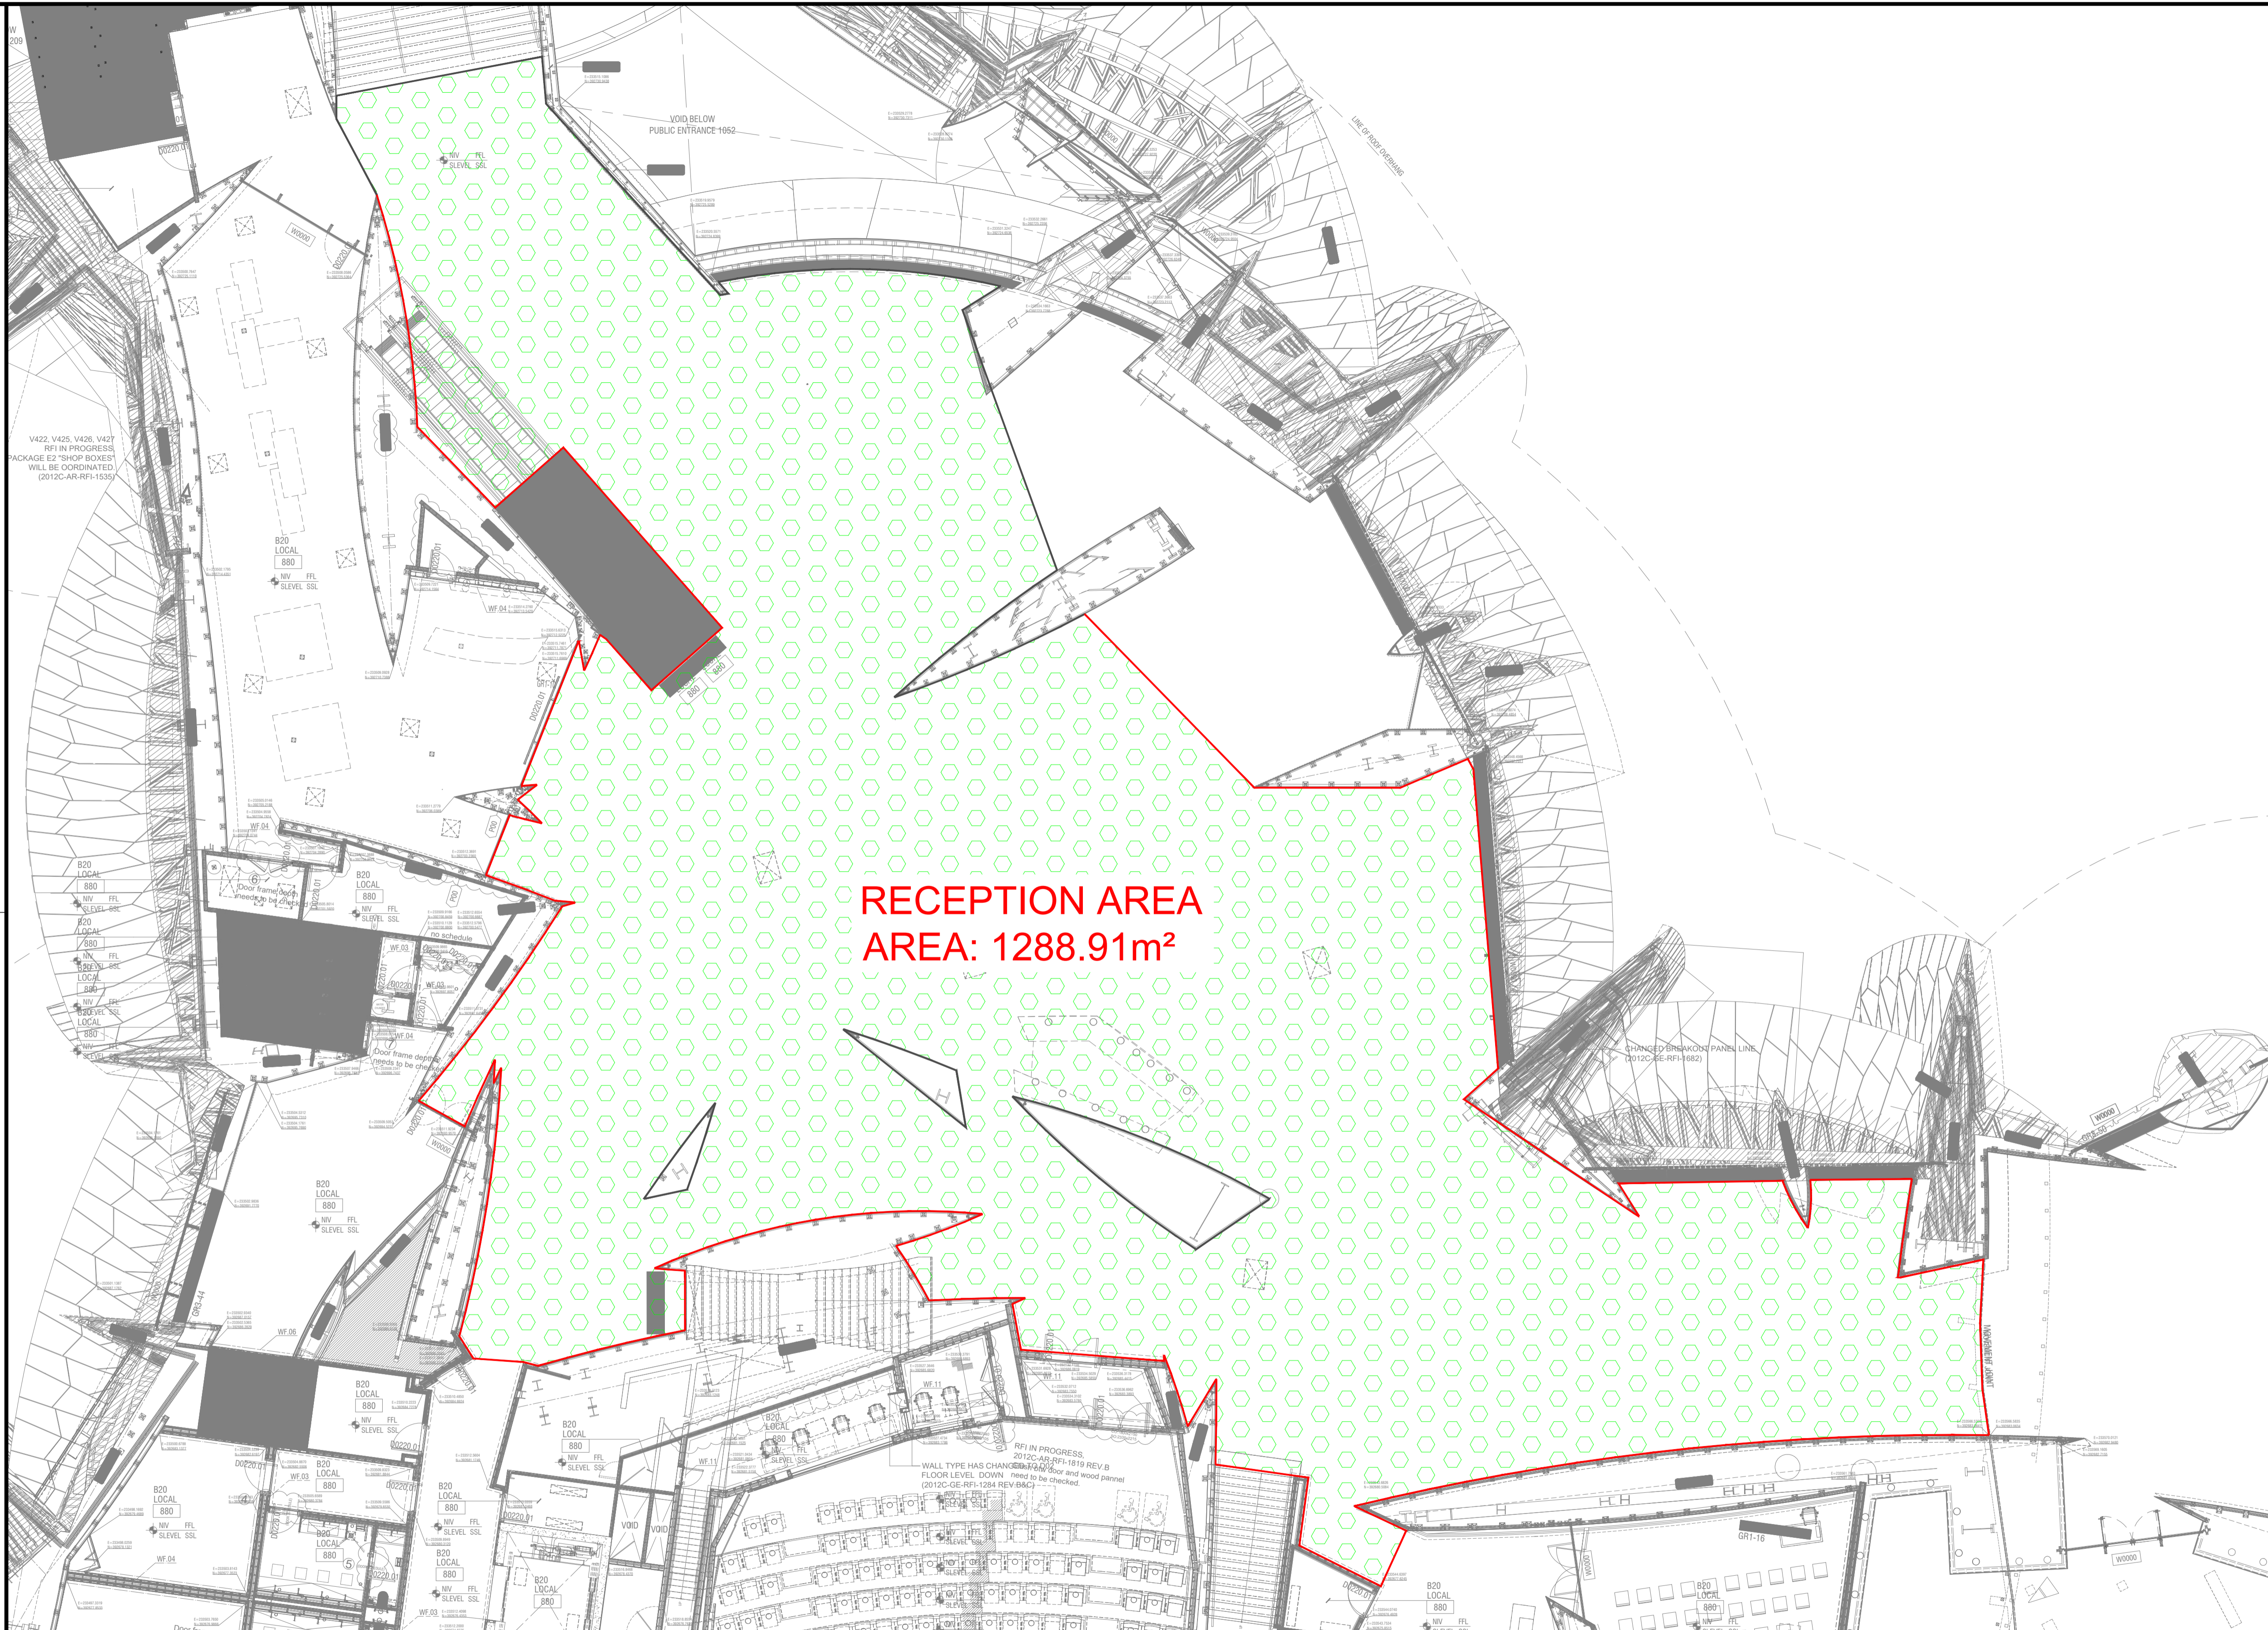

FOR BINDING

RECEPTION AREA
AREA: 1288.91m²

Key Plan:

01 RECEPTION (AREA)
 SCALE: 1/200

CLIENT:

QATAR MUSEUMS AUTHORITY
 هيئة متاحف قطر

Client's Representative / PM:

ARCHITECT: **Ateliers Jean Nouvel** CMC:
 10 CITÉ D'ANGOULEME 75011 PARIS

MAIN CONTRACTOR:

SUB CONTRACTOR:

National Museum of Qatar
 RECEPTION AREA

THIS IS A CAD DRAWING AND MUST NOT BE ALTERED MANUALLY

DRAWING SCALE: 1/200 ORIG DWG SIZE: A1
 DWG NO: SKETCH REV: